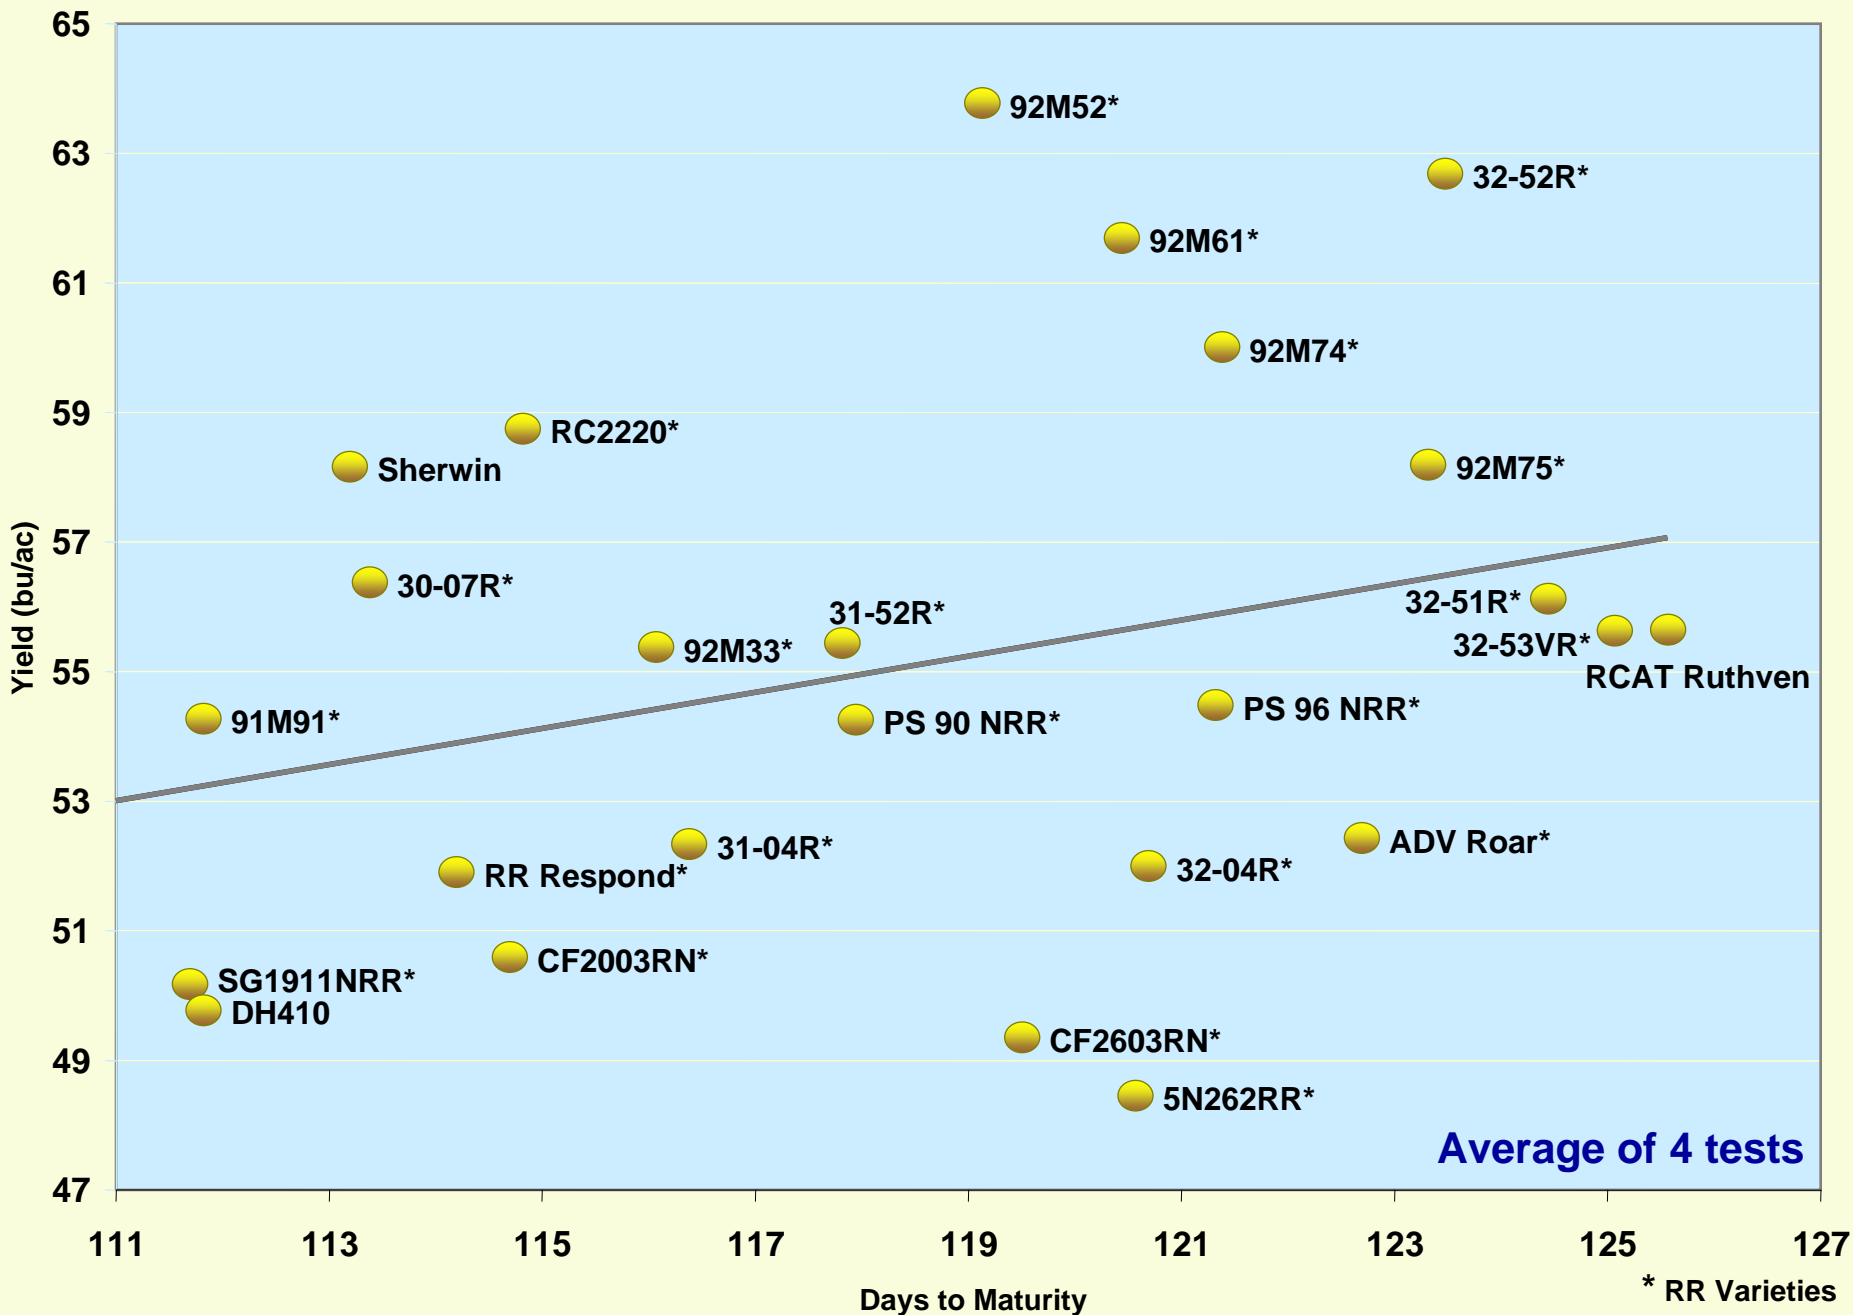

Ontario SCN Performance Tests, OOPSCC 2 Yr. Summary (2006-2007)

Average of 4 tests

* RR Varieties

Ontario SCN Performance Tests, OOPSCC 3 Yr. Summary (2005-2007)

* RR Varieties