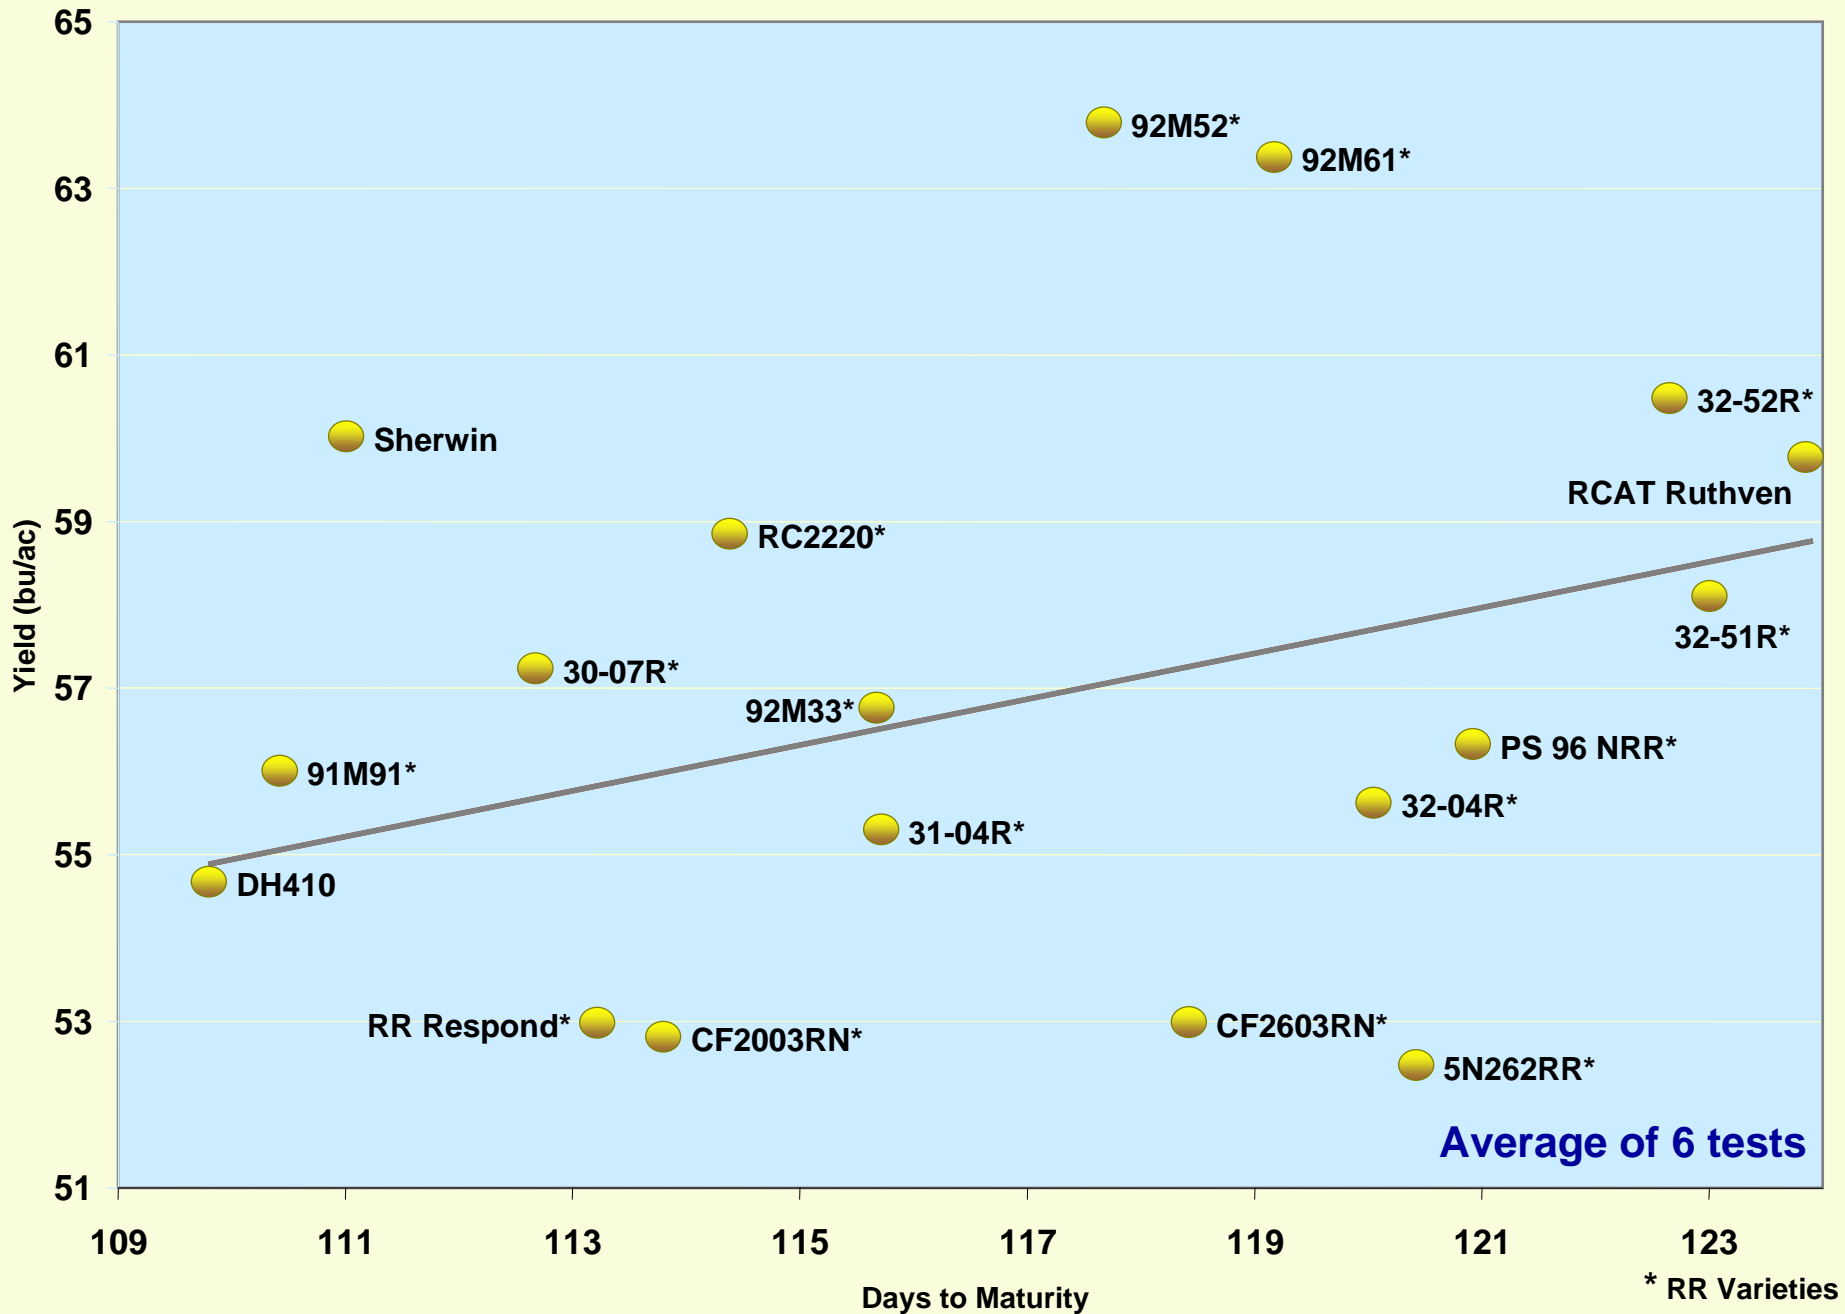

Ontario SCN Performance Tests, OOPSCC 2 Yr. Summary (2006-2007)

Average of 4 tests

* RR Varieties

Ontario SCN Performance Tests, OOPSCC 3 Yr. Summary (2005-2007)

* RR Varieties