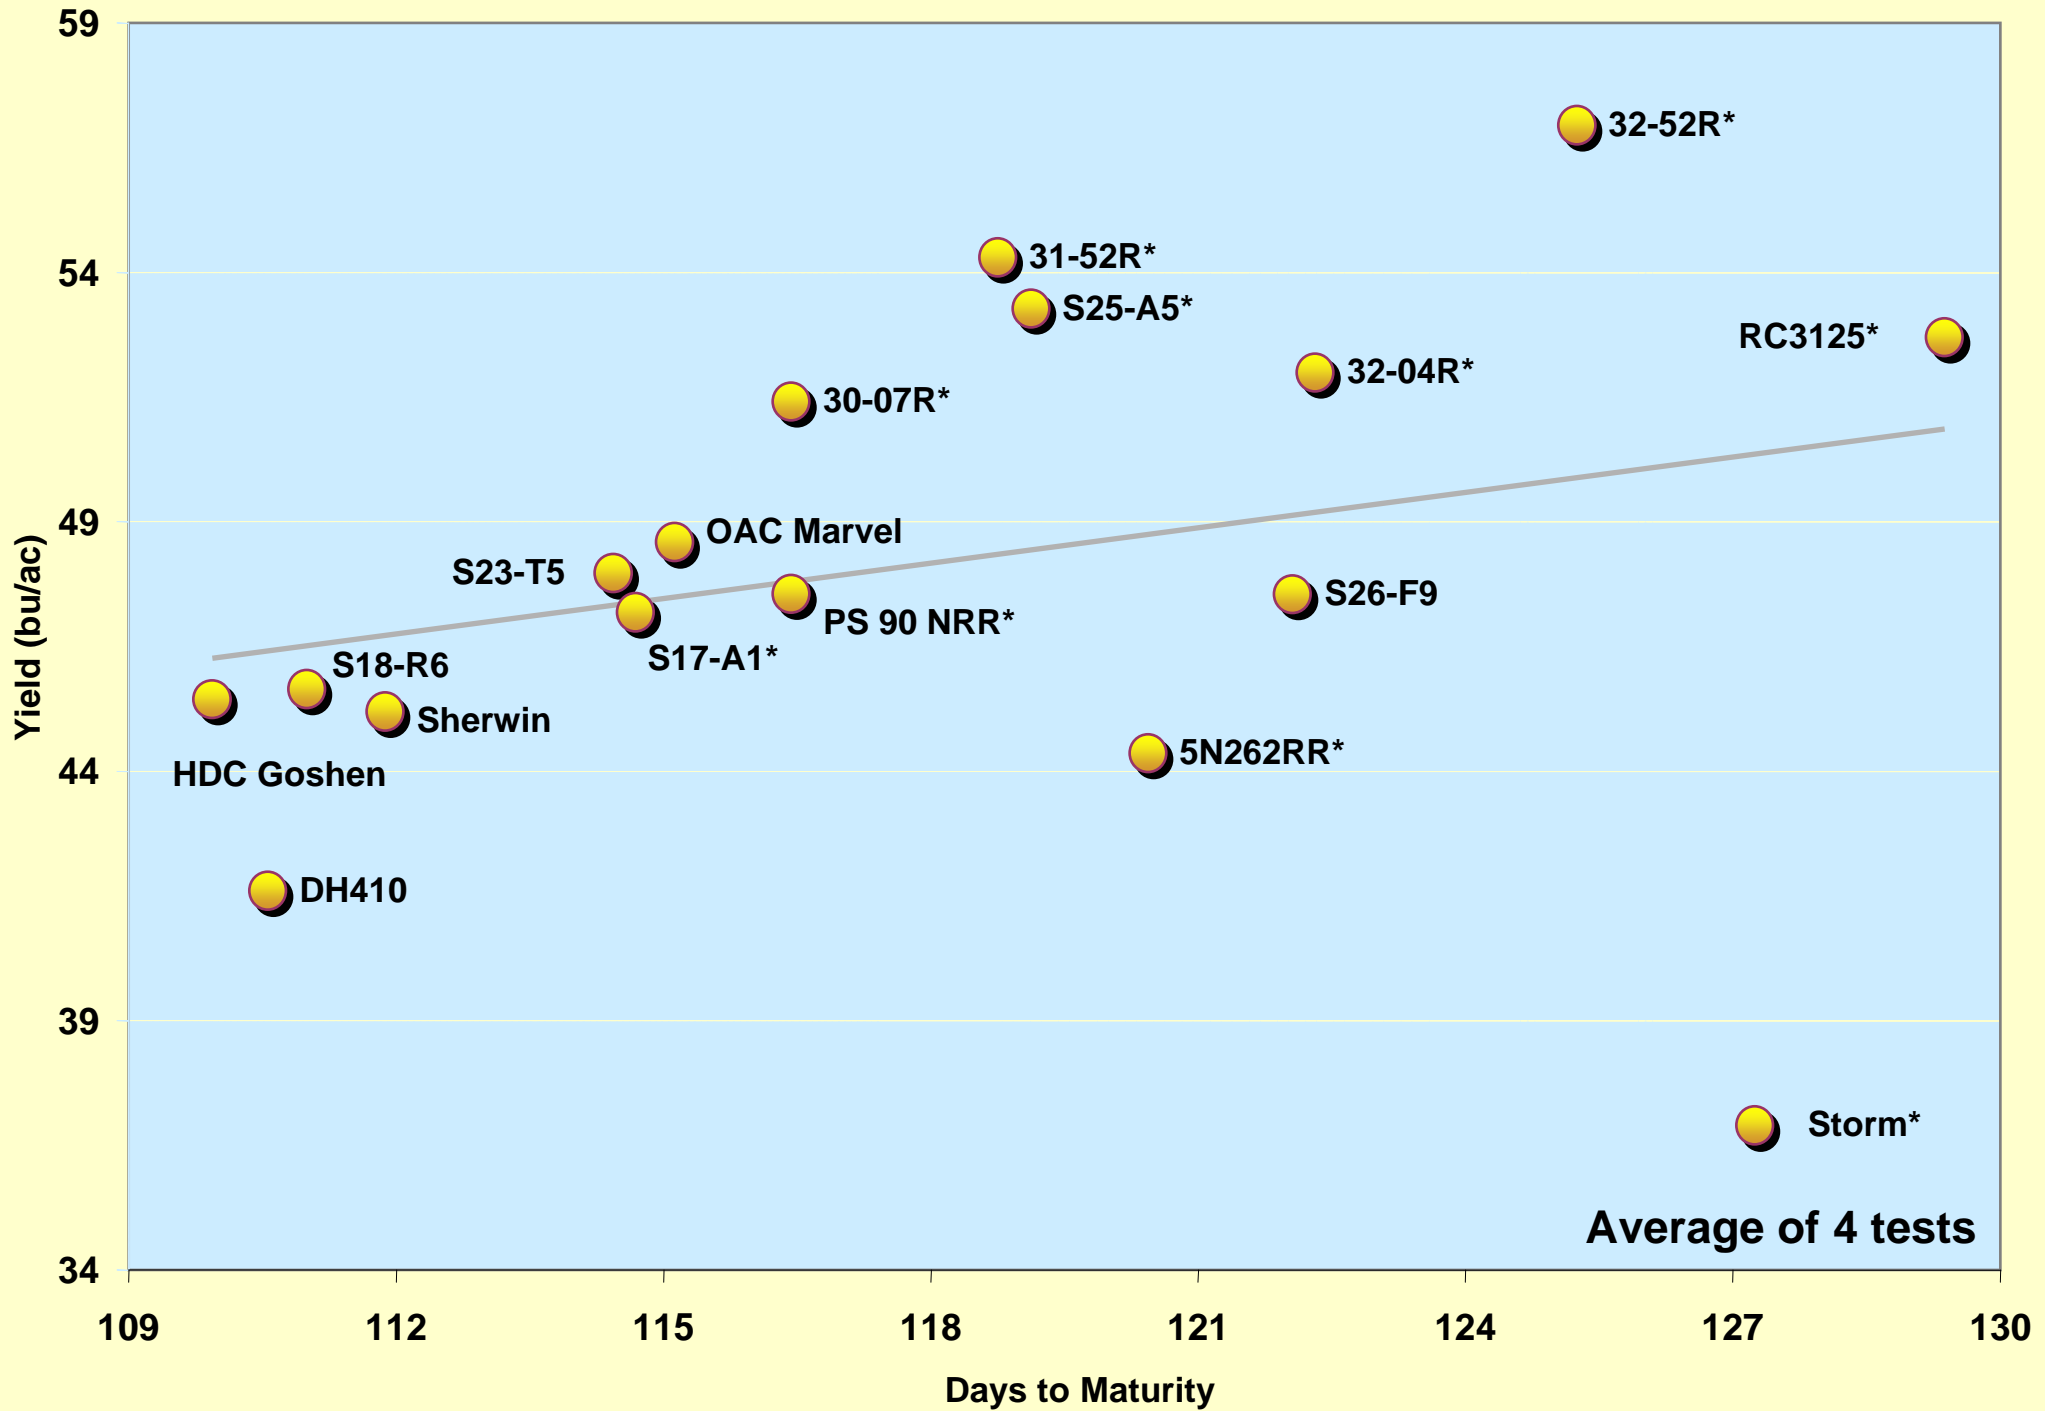

Ontario SCN Performance Tests, OOPSCC 2 Yr. Summary (2008-2009)

* RR Varieties

Ontario SCN Performance Tests, OOPSCC 3 Yr. Summary (2007-2009)

* RR Varieties