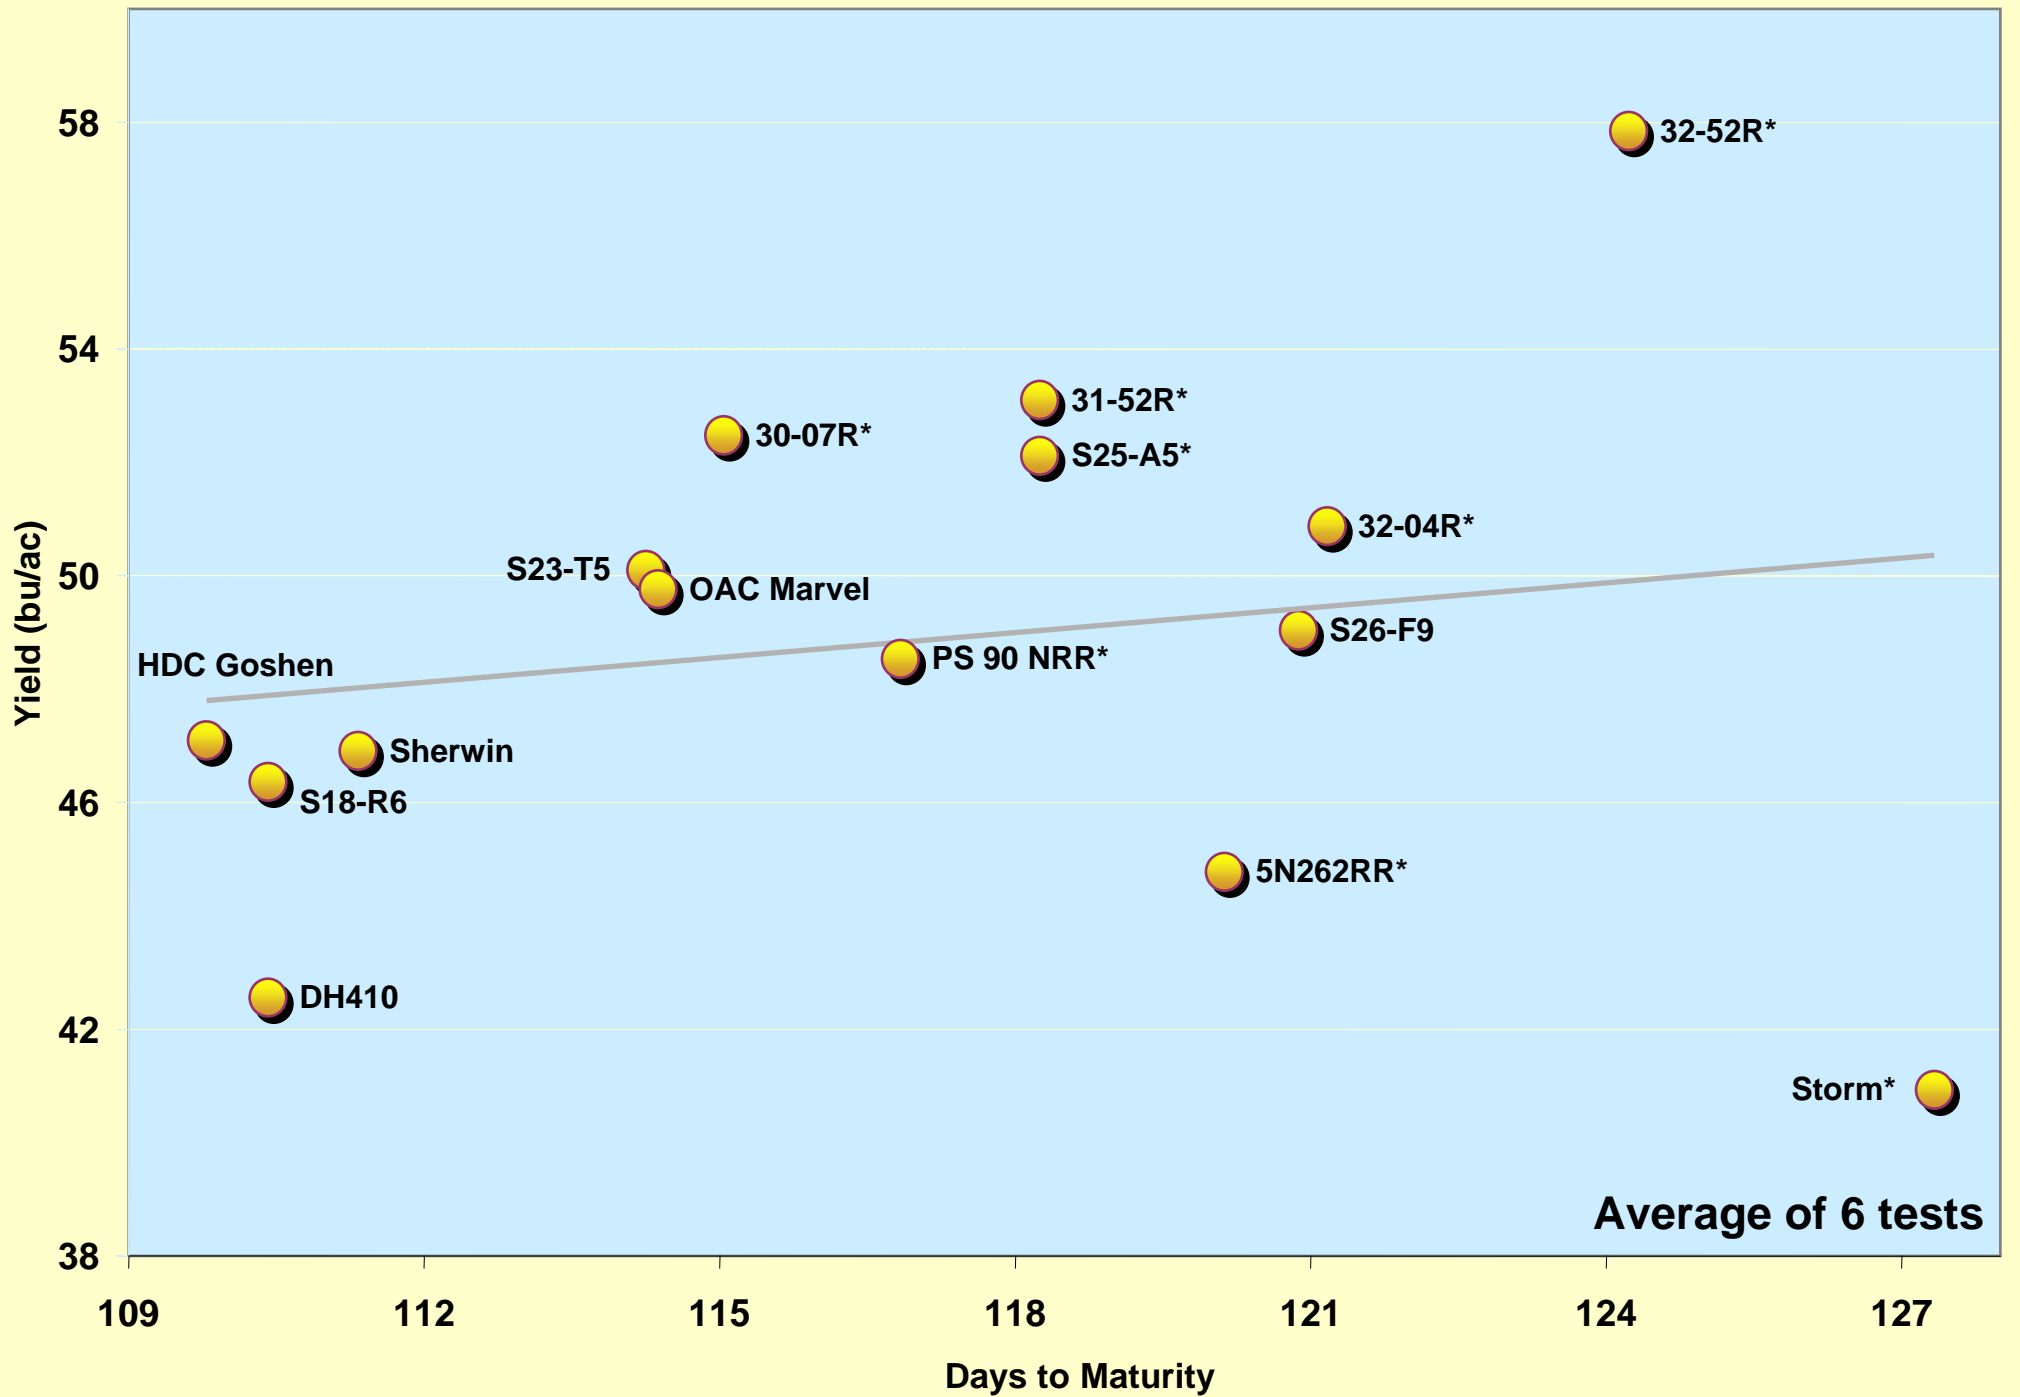

Ontario SCN Performance Tests, OOPSCC 2 Yr. Summary (2008-2009)

* RR Varieties

Ontario SCN Performance Tests, OOPSCC 3 Yr. Summary (2007-2009)

* RR Varieties